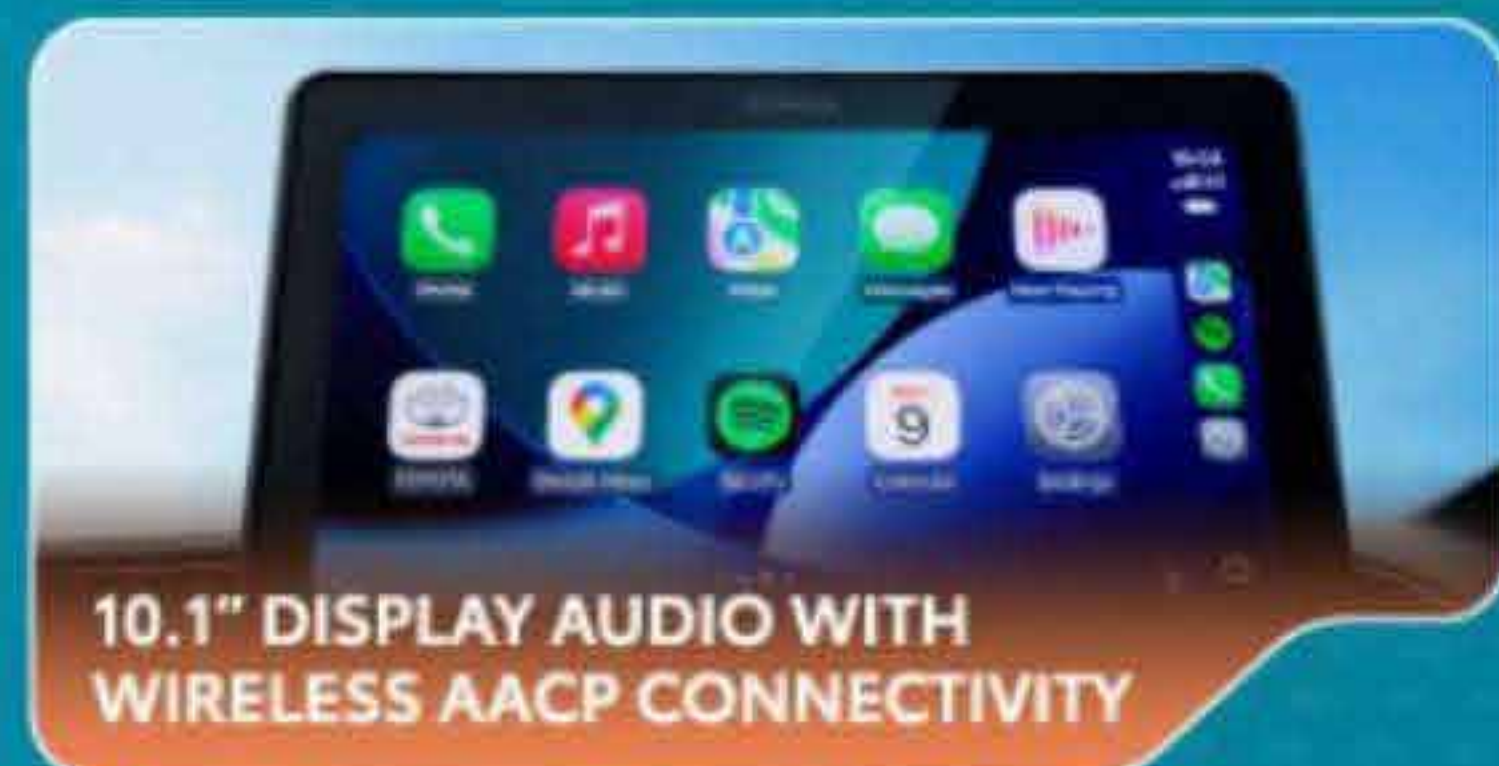

10.1" DISPLAY AUDIO WITH WIRELESS AACAP CONNECTIVITY

Wirelessly connect your smartphone to the multimedia display for calls, music, and navigation. With Apple CarPlay® and Android Auto™, enjoy seamless connectivity and a personalised drive every time.

18" ALLOY RIMS

18" 2-tone machined alloy wheels.

ADAPTIVE CRUISE CONTROL (ACC)*

Detects speed and distance of vehicles in front to automatically adjust and maintain speed from a safe following distance.
*Driver remains solely responsible at all times for safe driving.